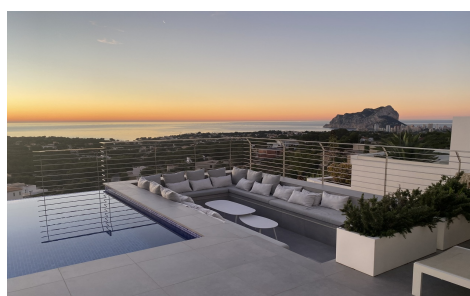

SLV191

Villa in Benissa

€ 2,480,000

5

6

542m²

1,800m²

We are pleased to be offering this amazing villa located in a prestigious residential area, just 1,500 meters from the sea, this property offers extraordinary views of the sea and the Rock of Ifach, symbol of the Costa Blanca. The villa is distributed over 4 floors on a large plot of 1,800 m² with a constructed area of 542 m². On the upper level you enter a square with two parking spaces a...(Ask for More Details!)